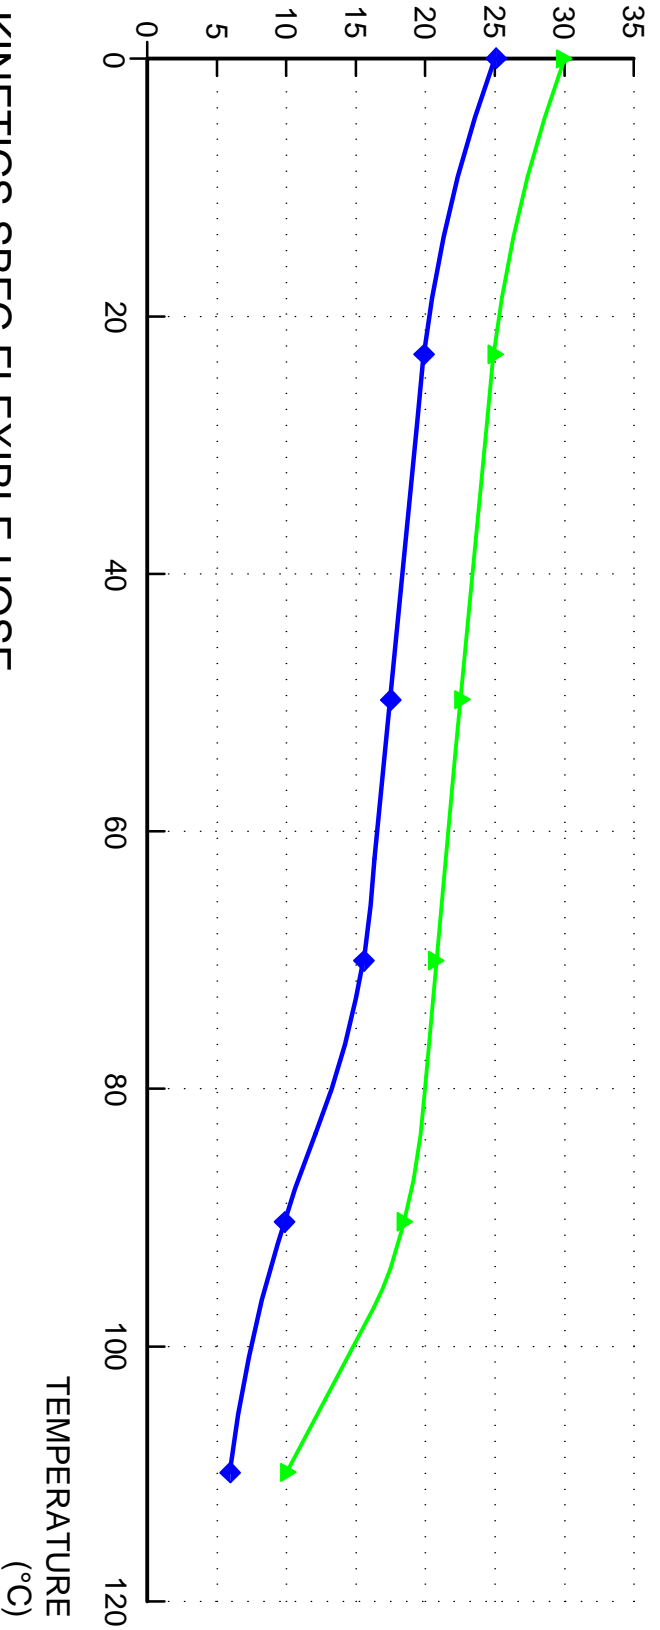

MODEL : SBFC
SIZE : 1/2" TO 2"
RATED PRESSURE : PN 16/10

PRESSURE
(BAR)

KINETICS SBFC FLEXIBLE HOSE
CONNECTOR - PERFORMANCE CURVE

—▲— INTERMITTENT TEMPERATURE
—◆— CONTINUOUS TEMPERATURE