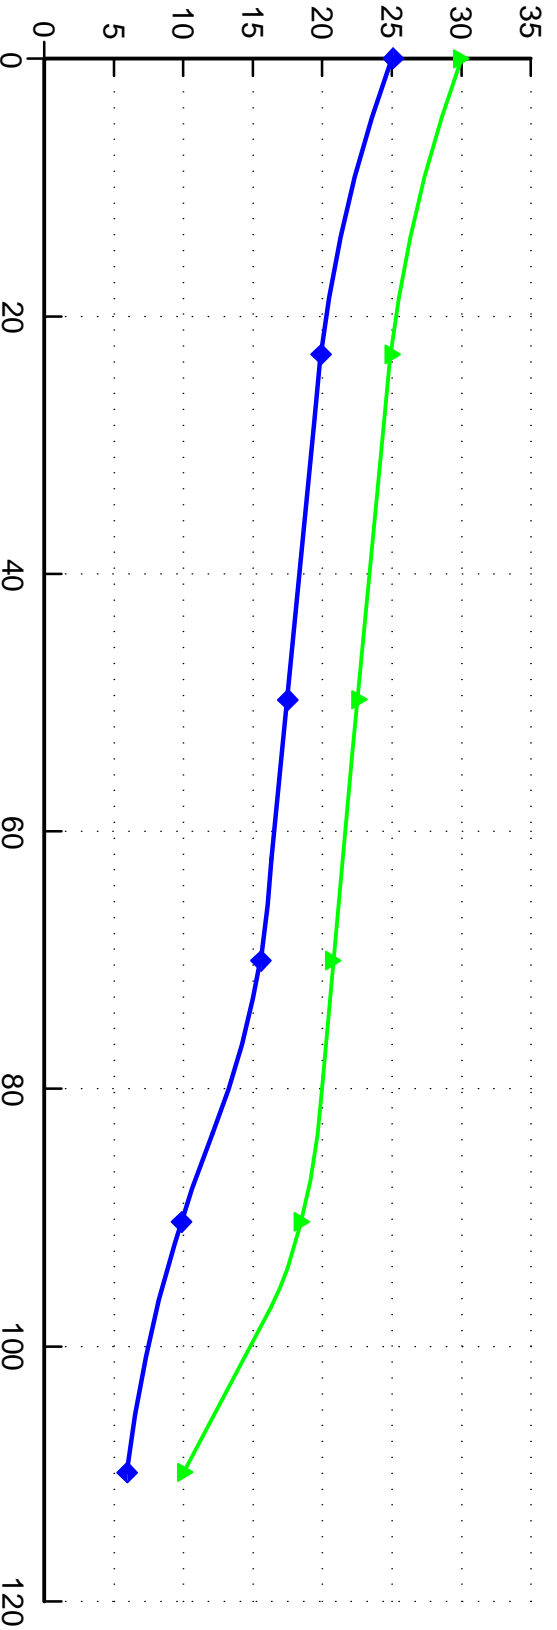

MODEL : SBFC
SIZE : 1/2" TO 2"
RATED PRESSURE : PN 16/10

PRESSURE
(BAR)

KINETICS SBFC FLEXIBLE HOSE
CONNECTOR - PERFORMANCE CURVE

—▲— INTERMITTENT TEMPERATURE
—◆— CONTINUOUS TEMPERATURE

DRG. NO. - SBFC/PC/01