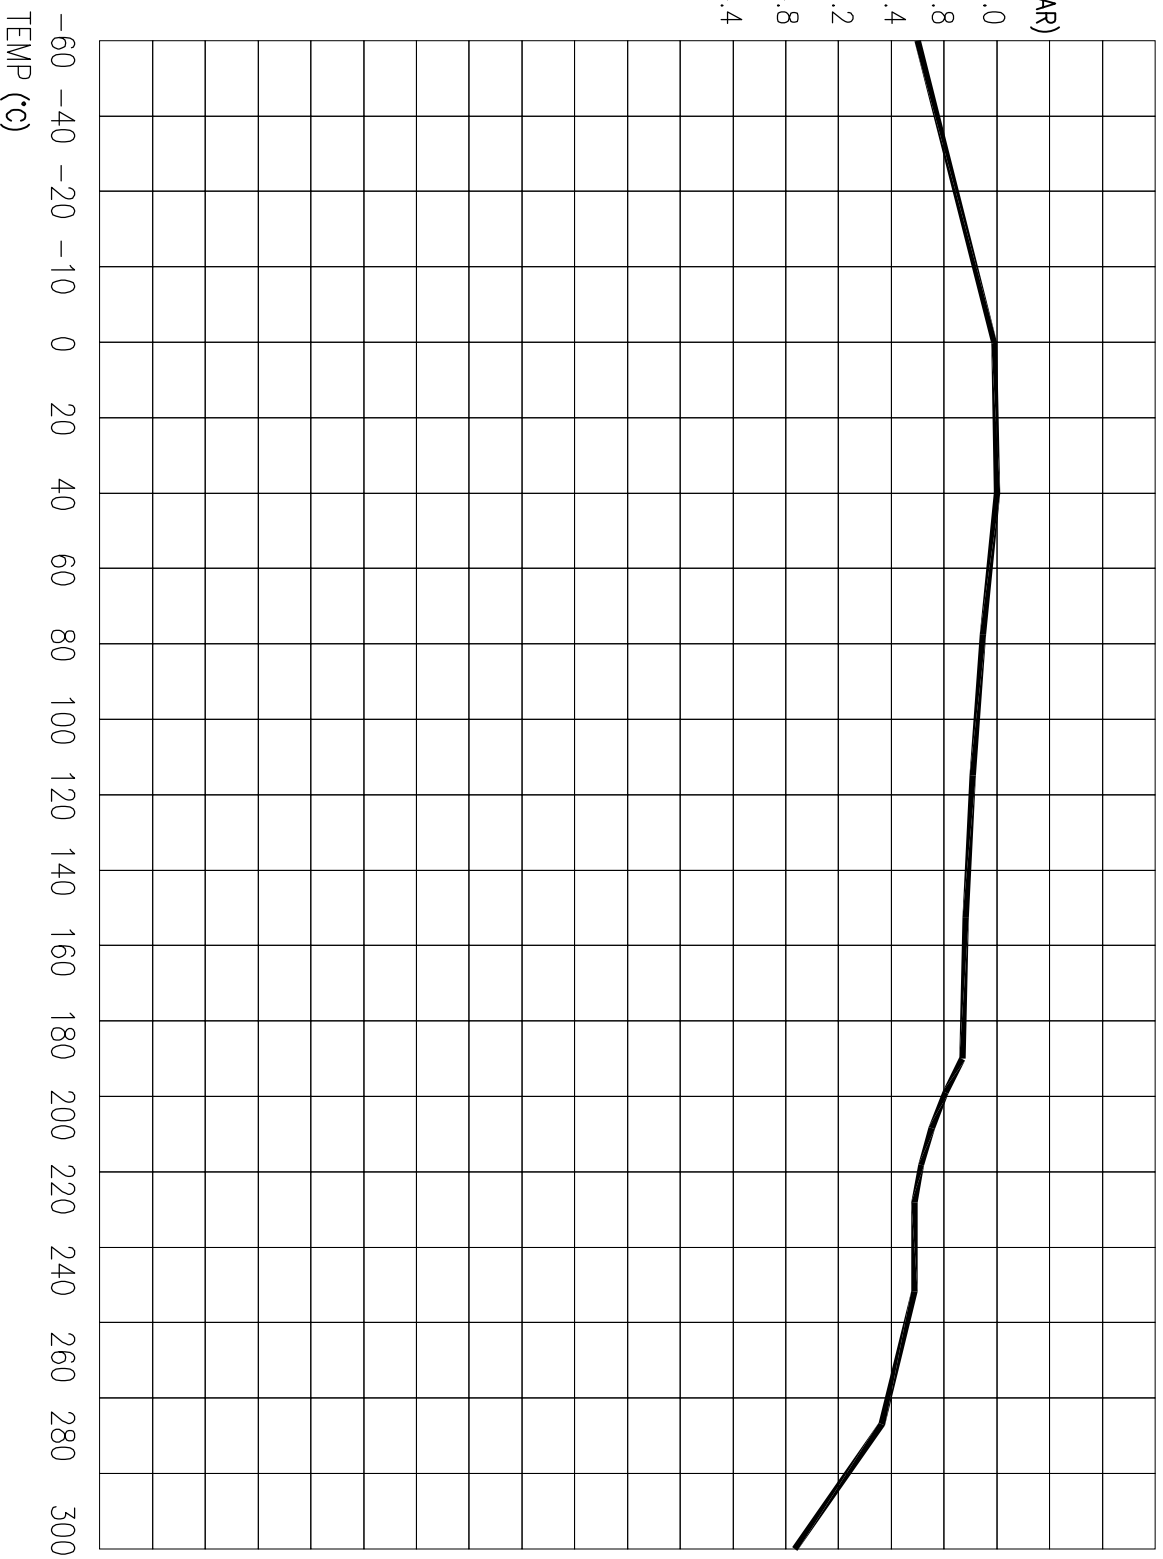

PN(BAR)
16.0
15.8
15.4
15.2
14.8
14.4

KINFLEX STAINLESS STEEL FLEXIBLE CONNECTORS
PERFORMANCE CURVE - ALL SIZES (16 BAR)

DRG. NO. - SSBH/PC/02

Kinflex
Stainless Steel Braided Flexible Connector